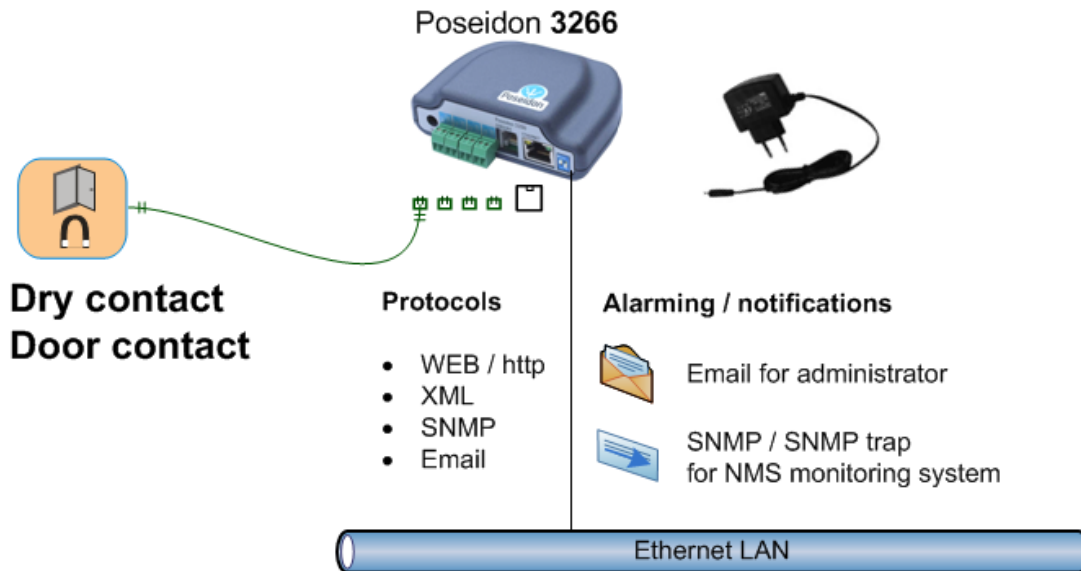

Door contact

Open door detector (door contact + magnet)

Door contact

Open door detector consists of a magnet and a contact (2 parts of equal dimensions).

- **Dimensions:** 19 x 7 x 30 mm
- **Mounting screws:** Ø 3 mm
- **Screw spacing:** 16 mm
- **Connection cable:** 10 cm

Door contact MK4

Open door detector consists of a magnet and a contact (2 parts of equal dimensions).

- **Dimensions:** 15 x 13 x 50 mm
- **Mounting screws:** Ø 3 mm
- **Screw spacing:** 40 mm
- **Connection cable:** 2 m (white 2-wire cable)