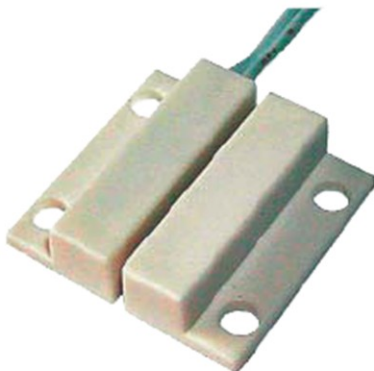

Door contact

Open door detector (door contact + magnet)

Door contact

Open door detector consists of a magnet and a contact (2 parts of equal dimensions).

- **Dimensions:** 19 x 7 x 30 mm
- **Mounting screws:** Ø 3 mm
- **Screw spacing:** 16 mm
- **Connection cable:** 10 cm

Door contact MK4

Open door detector consists of a magnet and a contact (2 parts of equal dimensions).

- **Dimensions:** 15 x 13 x 50 mm
- **Mounting screws:** Ø 3 mm
- **Screw spacing:** 40 mm
- **Connection cable:** 2 m (white 2-wire cable)

Ordering numbers

600 119	Door Contact	Open door detector – contact + magnet, 19 x 7 x 30 mm, 10cm connecting cable
600 120	3 Door Contact	3 open door detectors. Dimensions: 19 x 7 x 30 mm, 10cm cable
600 371	Door Contact MK4	Open door detector MK4, dimensions: 15 x 13 x 50 mm, 2m connection cable